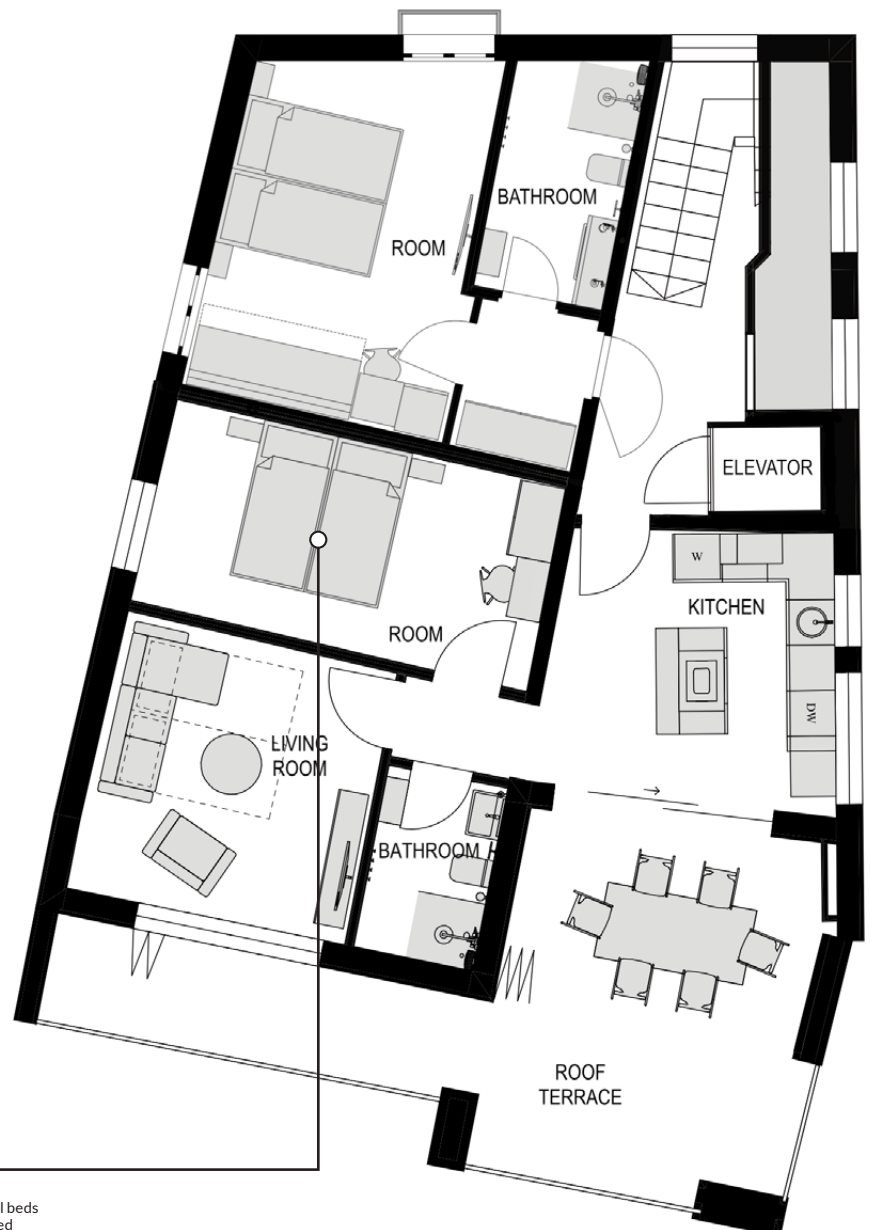

DALMACIJA HOUSE

Special combination – get the whole top floor to yourself! Penthouse Apartment (DH34) + Junior Suite 3 (DH30)

If you are a larger family or just want to have the whole floor to yourself, we offer the possibility to connect the *Penthouse Apartment* and the *Junior suite 3*. This also means that your key makes the elevator go all the way up into your apartment.

FEATURES:

- 1 king size double bed or 2 single beds
- 1 king size double bed
- Extra: Convert the living room sofa to a double bed
- Extra: Convert the sofa in the small bedroom to a 140 bed
- Wardrobe in all bedrooms
- Bathrooms: 2
- Persons: 4+4 extra
- Large private balcony + a French balcony
- Large living room
- Fully equipped kitchen with dishwasher
- Kettle and Nespresso coffee machine
- Mini bar fridge and desk in all bedrooms
- Large terrace with gas grill and furniture
- Washing machine in the kitchen
- Air conditioning in all rooms
- TV and free wi-fi
- Elevator into the apartment
- Bed linen and towels
- Cleaning after your stay is included

Extra cleaning and new towels can be ordered during your stay. We also have laundry service for our guests.

Alternative with 2 single beds instead of one double bed