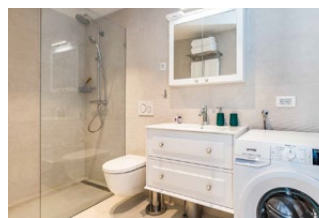

STONE HOUSE

Studio Apartment 1

A one room studio on the entrance floor. The three studios can be interconnected to make a family room with one, two or three bedrooms and multiple bathrooms.

FEATURES:

- King size double bed
- Persons: 2
- Bathroom with washing machine
- Air condition
- TV and free wi-fi
- Mini kitchen with sink, micro, fridge, kettle and a Nespresso coffe machine
- Terrace shared with the other studio apartments is equipped with outdoor tables and a gas grill
- Can interconnect with *Studio Apartment 2 (SH02)* to make it into a family room
- Bed linen and towels
- Cleaning after your stay is included

Extra cleaning and new towels can be ordered during your stay. We also have laundry service for our guests.

For more pictures and information about our luxurious houses, apartments and rooms visit our website: azaleacroatia.com