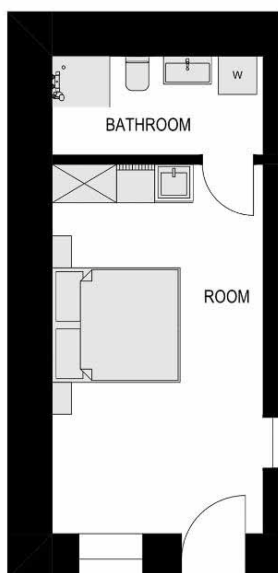

STONE HOUSE

Studio Apartment 1

A one room studio on the entrance floor. The three studios can be interconnected to make a family room with one, two or three bedrooms and multiple bathrooms.

FEATURES:

- King size double bed
- Persons: 2
- Bathroom with washing machine
- Air condition
- TV and free wi-fi
- Mini kitchen with sink, micro, fridge, kettle and a Nespresso coffe machine
- Terrace shared with the other studio apartments is equipped with outdoor tables and a gas grill
- Can interconnect with *Studio Apartment 2 (SH02)* to make it into a family room
- Bed linen and towels
- Cleaning after your stay is included

Extra cleaning and new towels can be ordered during your stay. We also have laundry service for our guests.

For more pictures and information about our luxurious houses, apartments and rooms visit our website: azaleacroatia.com