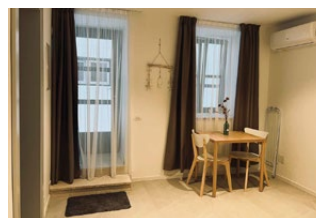

STONE HOUSE

Studio Apartment 1

A one room studio on the entrance floor. The three studios can be interconnected to make a family room with one, two or three bedrooms and multiple bathrooms.

FEATURES:

- King size double bed
- Persons: 2
- Bathroom with washing machine
- Air condition
- TV and free wi-fi
- Mini kitchen with sink, micro, fridge, kettle and a Nespresso coffe machine
- Terrace shared with the other studio apartments is equipped with outdoor tables and a gas grill
- Can interconnect with *Studio Apartment 2 (SH02)* to make it into a family room
- Bed linen and towels
- Cleaning after your stay is included

Extra cleaning and new towels can be ordered during your stay. We also have laundry service for our guests.

For more pictures and information about our luxurious houses, apartments and rooms visit our website: azaleacroatia.com