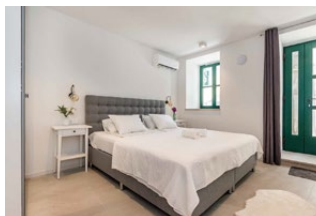

STONE HOUSE

Studio Apartment 3

A one room studio on the entrance floor. The three studios can be interconnected to make a family room with one, two or three bedrooms and multiple bathrooms.

FEATURES:

- King size double bed
- Single bed
- Persons: 3
- Bathroom
- Air condition
- TV and free wi-fi
- Kitchen with sink, micro, fridge, kettle, Nespresso coffee machine and washing machine
- Terrace shared with the other studio apartments is equipped with outdoor tables and a gas grill
- Can interconnect with *Studio Apartment 2 (SH02)* to make it into a family room
- Bed linen and towels
- Cleaning after your stay is included

Extra cleaning and new towels can be ordered during your stay. We also have laundry service for our guests.

For more pictures and information about our luxurious houses, apartments and rooms visit our website: azaleacroatia.com