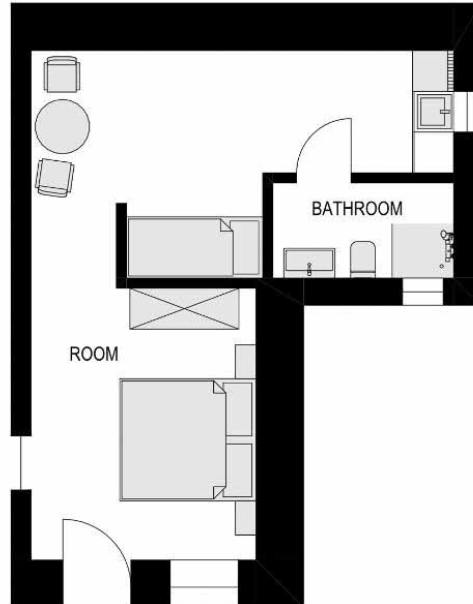

STONE HOUSE

Studio Apartment 3

A one room studio on the entrance floor. The three studios can be interconnected to make a family room with one, two or three bedrooms and multiple bathrooms.

FEATURES:

- King size double bed
- Single bed
- Persons: 3
- Bathroom
- Air condition
- TV and free wi-fi
- Kitchen with sink, micro, fridge, kettle, Nespresso coffee machine and washing machine
- Terrace shared with the other studio apartments is equipped with outdoor tables and a gas grill
- Can interconnect with *Studio Apartment 2 (SH02)* to make it into a family room
- Bed linen and towels
- Cleaning after your stay is included

Extra cleaning and new towels can be ordered during your stay. We also have laundry service for our guests.

For more pictures and information about our luxurious houses, apartments and rooms visit our website: azaleacroatia.com