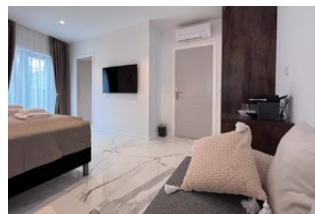

DALMACIJA HOUSE

Junior Suite 1

A room with a french balcony.

FEATURES:

- 1 king size double bed
- Persons: 2+2 extra
- Extra: Convert the living room sofa to a 140 bed
- Bathroom
- Wardrobe
- Kettle and Nespresso coffee machine
- Mini bar fridge
- French balcony
- Air condition
- TV and free wi-fi
- Access to a washing machine and dryer in the building
- Elevator to the floor
- Can interconnect with *Executive Suite 1* (DH11) to create larger suite or family rooms.
- Bed linen and towels
- Cleaning after your stay is included

Extra cleaning and new towels can be ordered during your stay. We also have laundry service for our guests.

For more pictures and information about our luxurious houses, apartments and rooms visit our website: azaleacroatia.com