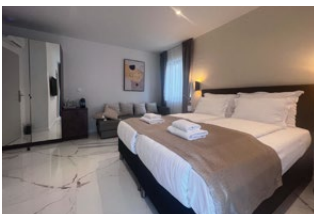

DALMACIJA HOUSE

Junior Suite 1

A room with a french balcony.

FEATURES:

- 1 king size double bed
- Persons: 2+2 extra
- Extra: Convert the living room sofa to a 140 bed
- Bathroom
- Wardrobe
- Kettle and Nespresso coffee machine
- Mini bar fridge
- French balcony
- Air condition
- TV and free wi-fi
- Access to a washing machine and dryer in the building
- Elevator to the floor
- Can interconnect with *Executive Suite 1* (DH11) to create larger suite or family rooms.
- Bed linen and towels
- Cleaning after your stay is included

Extra cleaning and new towels can be ordered during your stay. We also have laundry service for our guests.

For more pictures and information about our luxurious houses, apartments and rooms visit our website: azaleacroatia.com