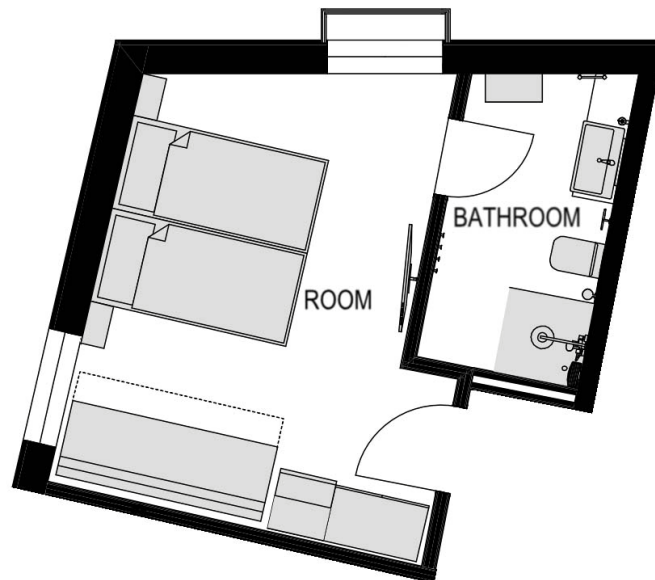

DALMACIJA HOUSE

Junior Suite 1

A room with a french balcony.

FEATURES:

- 1 king size double bed
- Persons: 2+2 extra
- Extra: Convert the living room sofa to a 140 bed
- Bathroom
- Wardrobe
- Kettle and Nespresso coffee machine
- Mini bar fridge
- French balcony
- Air condition
- TV and free wi-fi
- Access to a washing machine and dryer in the building
- Elevator to the floor
- Can interconnect with *Executive Suite 1* (DH11) to create larger suite or family rooms.
- Bed linen and towels
- Cleaning after your stay is included

Extra cleaning and new towels can be ordered during your stay. We also have laundry service for our guests.

For more pictures and information about our luxurious houses, apartments and rooms visit our website: azaleacroatia.com