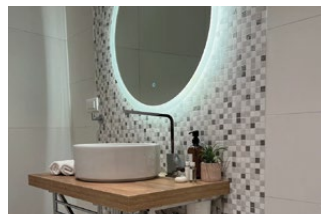

DALMACIJA HOUSE

Junior Suite 1

A room with a french balcony.

FEATURES:

- 1 king size double bed
- Persons: 2+2 extra
- Extra: Convert the living room sofa to a 140 bed
- Bathroom
- Wardrobe
- Kettle and Nespresso coffee machine
- Mini bar fridge
- French balcony
- Air condition
- TV and free wi-fi
- Access to a washing machine and dryer in the building
- Elevator to the floor
- Can interconnect with *Executive Suite 1* (DH11) to create larger suite or family rooms.
- Bed linen and towels
- Cleaning after your stay is included

Extra cleaning and new towels can be ordered during your stay. We also have laundry service for our guests.

For more pictures and information about our luxurious houses, apartments and rooms visit our website: azaleacroatia.com