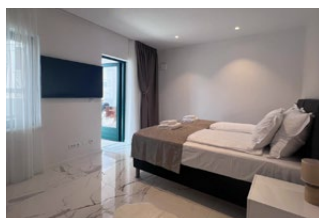

DALMACIJA HOUSE

Executive Suite 1

Amazing room with large terrace.

FEATURES:

- 1 king size double bed or 2 single beds
- Persons: 2
- Bathroom
- Wardrobe
- Kettle and Nespresso coffee machine
- Mini bar fridge
- Desk
- Large terrace with small outdoor kitchen, gas grill and furniture
- Air condition
- TV and free wi-fi
- Access to a washing machine and dryer in the building
- Elevator to the floor
- Can interconnect with *Junior Suite 1* (DH10) and/or *Terrace Suite 1* (DH12) to create larger suite or family rooms.
- Bed linen and towels
- Cleaning after your stay is included

Extra cleaning and new towels can be ordered during your stay. We also have laundry service for our guests.

For more pictures and information about our luxurious houses, apartments and rooms visit our website: azaleacroatia.com