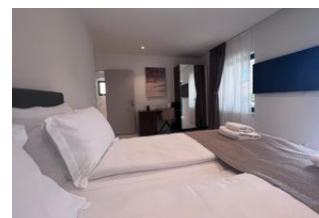

DALMACIJA HOUSE

Executive Suite 1

Amazing room with large terrace.

FEATURES:

- 1 king size double bed or 2 single beds
- Persons: 2
- Bathroom
- Wardrobe
- Kettle and Nespresso coffee machine
- Mini bar fridge
- Desk
- Large terrace with small outdoor kitchen, gas grill and furniture
- Air condition
- TV and free wi-fi
- Access to a washing machine and dryer in the building
- Elevator to the floor
- Can interconnect with *Junior Suite 1* (DH10) and/or *Terrace Suite 1* (DH12) to create larger suite or family rooms.
- Bed linen and towels
- Cleaning after your stay is included

Extra cleaning and new towels can be ordered during your stay. We also have laundry service for our guests.

For more pictures and information about our luxurious houses, apartments and rooms visit our website: azaleacroatia.com