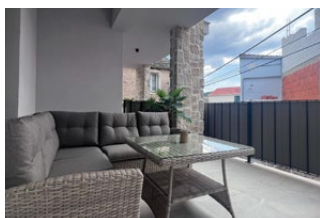

DALMACIJA HOUSE

Executive Suite 1

Amazing room with large terrace.

FEATURES:

- 1 king size double bed or 2 single beds
- Persons: 2
- Bathroom
- Wardrobe
- Kettle and Nespresso coffee machine
- Mini bar fridge
- Desk
- Large terrace with small outdoor kitchen, gas grill and furniture
- Air condition
- TV and free wi-fi
- Access to a washing machine and dryer in the building
- Elevator to the floor
- Can interconnect with *Junior Suite 1* (DH10) and/or *Terrace Suite 1* (DH12) to create larger suite or family rooms.
- Bed linen and towels
- Cleaning after your stay is included

Extra cleaning and new towels can be ordered during your stay. We also have laundry service for our guests.

For more pictures and information about our luxurious houses, apartments and rooms visit our website: azaleacroatia.com