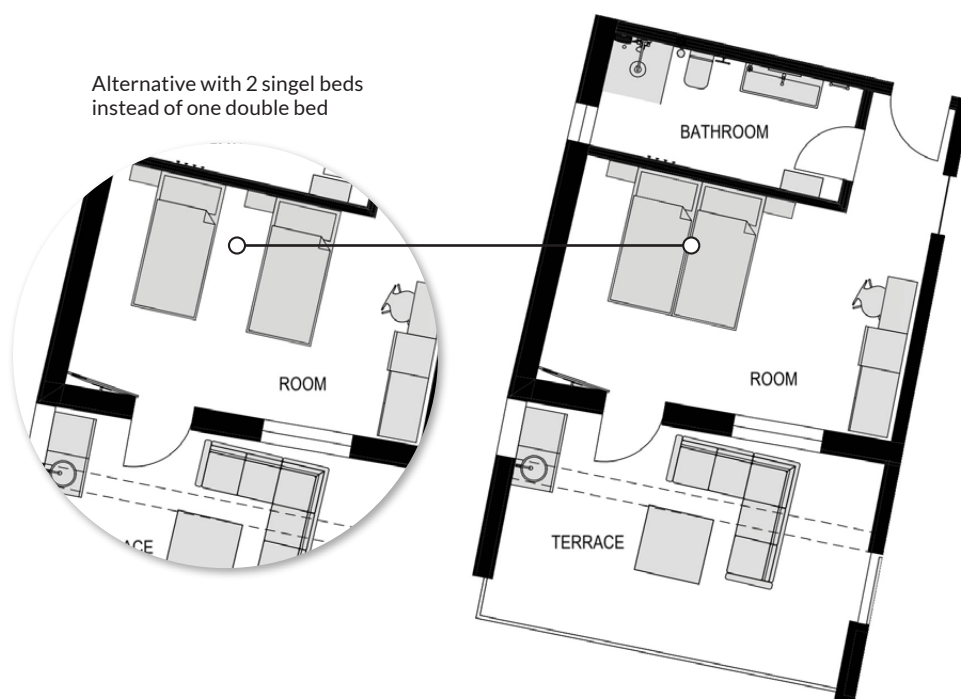

DALMACIJA HOUSE

Executive Suite 1

Amazing room with large terrace.

FEATURES:

- 1 king size double bed or 2 single beds
- Persons: 2
- Bathroom
- Wardrobe
- Kettle and Nespresso coffee machine
- Mini bar fridge
- Desk
- Large terrace with small outdoor kitchen, gas grill and furniture
- Air condition
- TV and free wi-fi
- Access to a washing machine and dryer in the building
- Elevator to the floor
- Can interconnect with *Junior Suite 1* (DH10) and/or *Terrace Suite 1* (DH12) to create larger suite or family rooms.
- Bed linen and towels
- Cleaning after your stay is included

Extra cleaning and new towels can be ordered during your stay. We also have laundry service for our guests.

For more pictures and information about our luxurious houses, apartments and rooms visit our website: azaleacroatia.com