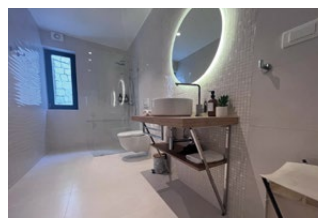

DALMACIJA HOUSE

Executive Suite 1

Amazing room with large terrace.

FEATURES:

- 1 king size double bed or 2 single beds
- Persons: 2
- Bathroom
- Wardrobe
- Kettle and Nespresso coffee machine
- Mini bar fridge
- Desk
- Large terrace with small outdoor kitchen, gas grill and furniture
- Air condition
- TV and free wi-fi
- Access to a washing machine and dryer in the building
- Elevator to the floor
- Can interconnect with *Junior Suite 1* (DH10) and/or *Terrace Suite 1* (DH12) to create larger suite or family rooms.
- Bed linen and towels
- Cleaning after your stay is included

Extra cleaning and new towels can be ordered during your stay. We also have laundry service for our guests.

For more pictures and information about our luxurious houses, apartments and rooms visit our website: azaleacroatia.com