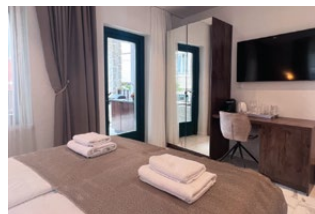

DALMACIJA HOUSE

Terrace Suite 1

A room with an amazing terrace.

FEATURES:

- 1 double bed 160
- Persons: 2
- Bathroom
- Wardrobe
- Kettle and Nespresso coffee machine
- Mini bar fridge
- Desk
- Large terrace with small outdoor kitchen, gas grill and furniture
- Air condition
- TV and free wi-fi
- Access to a washing machine and dryer in the building
- Elevator to the floor
- Can interconnect with *Executive Suite 1* (DH11) to create larger suite or family rooms.
- Bed linen and towels
- Cleaning after your stay is included

Extra cleaning and new towels can be ordered during your stay. We also have laundry service for our guests.

For more pictures and information about our luxurious houses, apartments and rooms visit our website: azaleacroatia.com