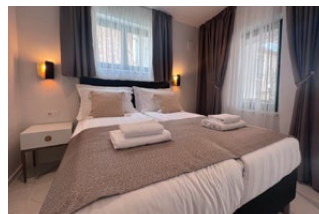

DALMACIJA HOUSE

Terrace Suite 1

A room with an amazing terrace.

FEATURES:

- 1 double bed 160
- Persons: 2
- Bathroom
- Wardrobe
- Kettle and Nespresso coffee machine
- Mini bar fridge
- Desk
- Large terrace with small outdoor kitchen, gas grill and furniture
- Air condition
- TV and free wi-fi
- Access to a washing machine and dryer in the building
- Elevator to the floor
- Can interconnect with *Executive Suite 1* (DH11) to create larger suite or family rooms.
- Bed linen and towels
- Cleaning after your stay is included

Extra cleaning and new towels can be ordered during your stay. We also have laundry service for our guests.

For more pictures and information about our luxurious houses, apartments and rooms visit our website: azaleacroatia.com