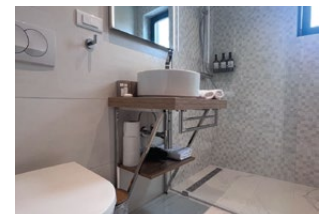

DALMACIJA HOUSE

Terrace Suite 1

A room with an amazing terrace.

FEATURES:

- 1 double bed 160
- Persons: 2
- Bathroom
- Wardrobe
- Kettle and Nespresso coffee machine
- Mini bar fridge
- Desk
- Large terrace with small outdoor kitchen, gas grill and furniture
- Air condition
- TV and free wi-fi
- Access to a washing machine and dryer in the building
- Elevator to the floor
- Can interconnect with *Executive Suite 1* (DH11) to create larger suite or family rooms.
- Bed linen and towels
- Cleaning after your stay is included

Extra cleaning and new towels can be ordered during your stay. We also have laundry service for our guests.

For more pictures and information about our luxurious houses, apartments and rooms visit our website: azaleacroatia.com