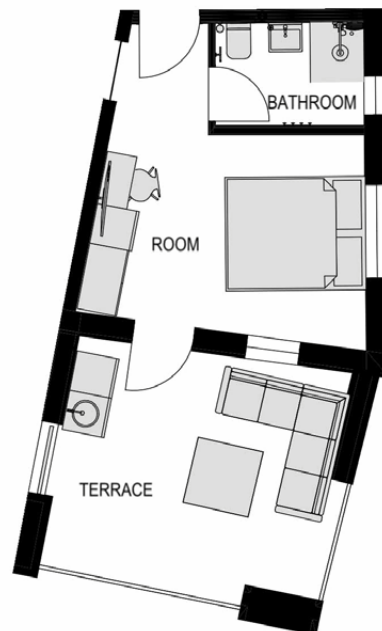

DALMACIJA HOUSE

Terrace Suite 1

A room with an amazing terrace.

FEATURES:

- 1 double bed 160
- Persons: 2
- Bathroom
- Wardrobe
- Kettle and Nespresso coffee machine
- Mini bar fridge
- Desk
- Large terrace with small outdoor kitchen, gas grill and furniture
- Air condition
- TV and free wi-fi
- Access to a washing machine and dryer in the building
- Elevator to the floor
- Can interconnect with *Executive Suite 1* (DH11) to create larger suite or family rooms.
- Bed linen and towels
- Cleaning after your stay is included

Extra cleaning and new towels can be ordered during your stay. We also have laundry service for our guests.

For more pictures and information about our luxurious houses, apartments and rooms visit our website: azaleacroatia.com