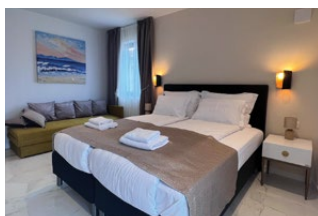

DALMACIJA HOUSE

Junior Suite 2

A room with a french balcony.

FEATURES:

- 1 king size double bed
- Persons: 2+2 extra
- Extra: convert the living room sofa to a 140 bed
- Bathroom
- Wardrobe
- Kettle and Nespresso coffee machine
- Mini bar fridge
- French balcony
- Air condition
- TV and free wi-fi
- Access to a washing machine and dryer in the building
- Elevator to the floor
- Can interconnect with *Executive Suite 2* (DH21) to create larger suite or family rooms.
- Bed linen and towels
- Cleaning after your stay is included

Extra cleaning and new towels can be ordered during your stay. We also have laundry service for our guests.

For more pictures and information about our luxurious houses, apartments and rooms visit our website: azaleacroatia.com