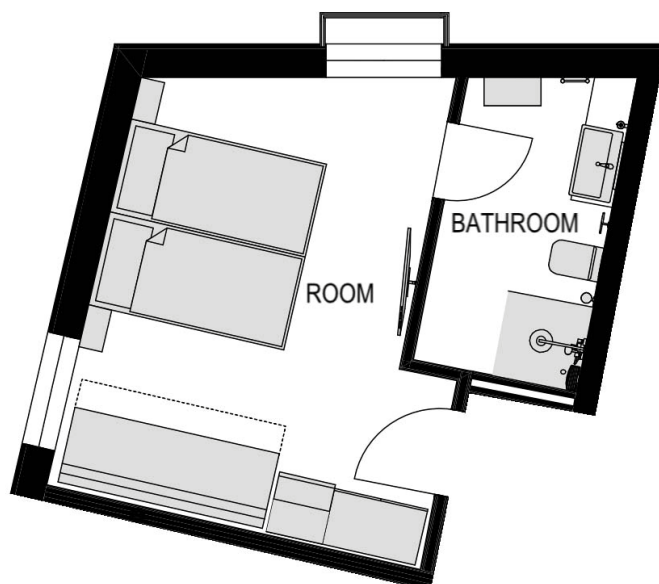

DALMACIJA HOUSE

Junior Suite 2

A room with a french balcony.

FEATURES:

- 1 king size double bed
- Persons: 2+2 extra
- Extra: convert the living room sofa to a 140 bed
- Bathroom
- Wardrobe
- Kettle and Nespresso coffee machine
- Mini bar fridge
- French balcony
- Air condition
- TV and free wi-fi
- Access to a washing machine and dryer in the building
- Elevator to the floor
- Can interconnect with *Executive Suite 2* (DH21) to create larger suite or family rooms.
- Bed linen and towels
- Cleaning after your stay is included

Extra cleaning and new towels can be ordered during your stay. We also have laundry service for our guests.

For more pictures and information about our luxurious houses, apartments and rooms visit our website: azaleacroatia.com