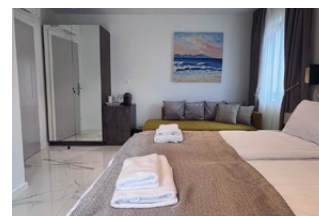

DALMACIJA HOUSE

Junior Suite 2

A room with a french balcony.

FEATURES:

- 1 king size double bed
- Persons: 2+2 extra
- Extra: convert the living room sofa to a 140 bed
- Bathroom
- Wardrobe
- Kettle and Nespresso coffee machine
- Mini bar fridge
- French balcony
- Air condition
- TV and free wi-fi
- Access to a washing machine and dryer in the building
- Elevator to the floor
- Can interconnect with *Executive Suite 2* (DH21) to create larger suite or family rooms.
- Bed linen and towels
- Cleaning after your stay is included

Extra cleaning and new towels can be ordered during your stay. We also have laundry service for our guests.

For more pictures and information about our luxurious houses, apartments and rooms visit our website: azaleacroatia.com