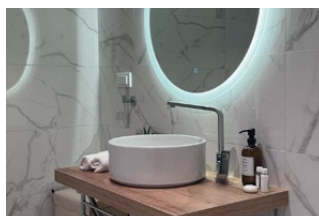

DALMACIJA HOUSE

Junior Suite 2

A room with a french balcony.

FEATURES:

- 1 king size double bed
- Persons: 2+2 extra
- Extra: convert the living room sofa to a 140 bed
- Bathroom
- Wardrobe
- Kettle and Nespresso coffee machine
- Mini bar fridge
- French balcony
- Air condition
- TV and free wi-fi
- Access to a washing machine and dryer in the building
- Elevator to the floor
- Can interconnect with *Executive Suite 2* (DH21) to create larger suite or family rooms.
- Bed linen and towels
- Cleaning after your stay is included

Extra cleaning and new towels can be ordered during your stay. We also have laundry service for our guests.

For more pictures and information about our luxurious houses, apartments and rooms visit our website: azaleacroatia.com