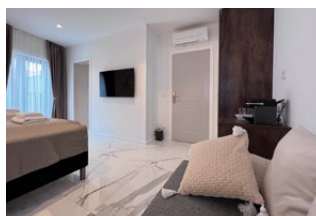

DALMACIJA HOUSE

Junior Suite 2

A room with a french balcony.

FEATURES:

- 1 king size double bed
- Persons: 2+2 extra
- Extra: convert the living room sofa to a 140 bed
- Bathroom
- Wardrobe
- Kettle and Nespresso coffee machine
- Mini bar fridge
- French balcony
- Air condition
- TV and free wi-fi
- Access to a washing machine and dryer in the building
- Elevator to the floor
- Can interconnect with *Executive Suite 2* (DH21) to create larger suite or family rooms.
- Bed linen and towels
- Cleaning after your stay is included

Extra cleaning and new towels can be ordered during your stay. We also have laundry service for our guests.

For more pictures and information about our luxurious houses, apartments and rooms visit our website: azaleacroatia.com