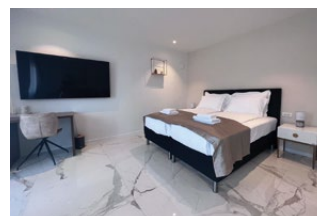

DALMACIJA HOUSE

Executive Suite 2

Amazing room with terrace.

FEATURES:

- 1 king size double bed or 2 single beds
- Persons: 2+2 extra
- Extra: Convert the living room sofa to a 160 bed
- Bathroom
- Wardrobe
- Kettle and Nespresso coffee machine
- Mini bar fridge
- Desk
- Extra: convert the sofa to a double bed
- Terrace with furniture
- Air condition
- Access to a washing machine and dryer in the building
- Elevator to the floor
- Can interconnect with *Junior Suite 2* (DH20) and/or *Terrace Suite 2* (DH22) to create larger suite or family rooms.
- Bed linen and towels
- Cleaning after your stay is included

Extra cleaning and new towels can be ordered during your stay. We also have laundry service for our guests.

For more pictures and information about our luxurious houses, apartments and rooms visit our website: azaleacroatia.com