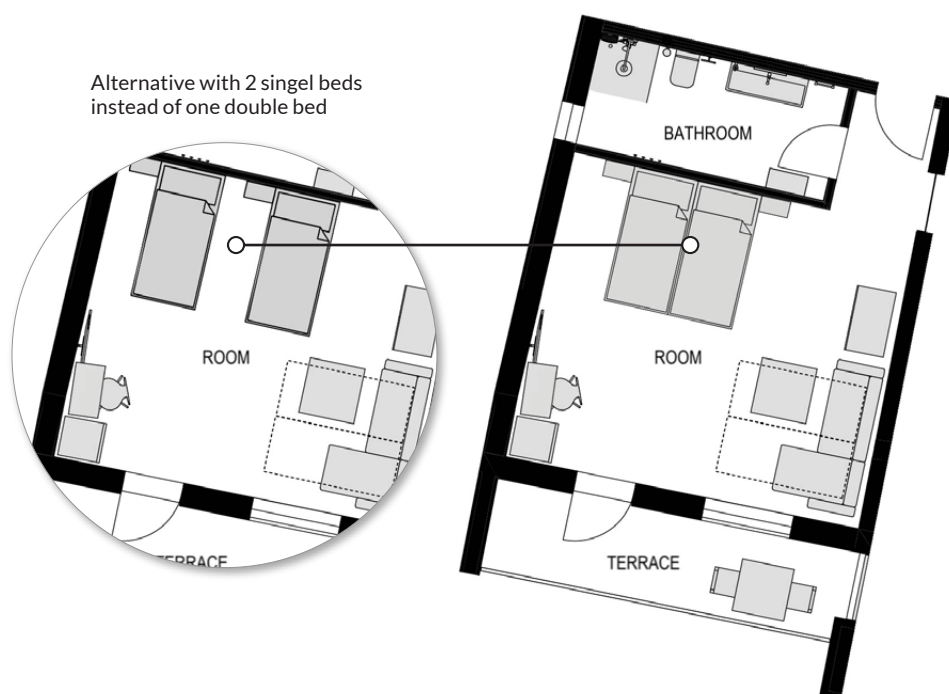

DALMACIJA HOUSE

Executive Suite 2

Amazing room with terrace.

FEATURES:

- 1 king size double bed or 2 single beds
- Persons: 2+2 extra
- Extra: Convert the living room sofa to a 160 bed
- Bathroom
- Wardrobe
- Kettle and Nespresso coffee machine
- Mini bar fridge
- Desk
- Extra: convert the sofa to a double bed
- Terrace with furniture
- Air condition
- Access to a washing machine and dryer in the building
- Elevator to the floor
- Can interconnect with *Junior Suite 2* (DH20) and/or *Terrace Suite 2* (DH22) to create larger suite or family rooms.
- Bed linen and towels
- Cleaning after your stay is included

Extra cleaning and new towels can be ordered during your stay. We also have laundry service for our guests.

For more pictures and information about our luxurious houses, apartments and rooms visit our website: azaleacroatia.com