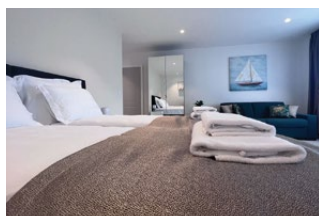

DALMACIJA HOUSE

Executive Suite 2

Amazing room with terrace.

FEATURES:

- 1 king size double bed or 2 single beds
- Persons: 2+2 extra
- Extra: Convert the living room sofa to a 160 bed
- Bathroom
- Wardrobe
- Kettle and Nespresso coffee machine
- Mini bar fridge
- Desk
- Extra: convert the sofa to a double bed
- Terrace with furniture
- Air condition
- Access to a washing machine and dryer in the building
- Elevator to the floor
- Can interconnect with *Junior Suite 2* (DH20) and/or *Terrace Suite 2* (DH22) to create larger suite or family rooms.
- Bed linen and towels
- Cleaning after your stay is included

Extra cleaning and new towels can be ordered during your stay. We also have laundry service for our guests.

For more pictures and information about our luxurious houses, apartments and rooms visit our website: azaleacroatia.com