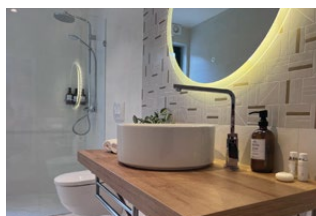

DALMACIJA HOUSE

Executive Suite 2

Amazing room with terrace.

FEATURES:

- 1 king size double bed or 2 single beds
- Persons: 2+2 extra
- Extra: Convert the living room sofa to a 160 bed
- Bathroom
- Wardrobe
- Kettle and Nespresso coffee machine
- Mini bar fridge
- Desk
- Extra: convert the sofa to a double bed
- Terrace with furniture
- Air condition
- Access to a washing machine and dryer in the building
- Elevator to the floor
- Can interconnect with *Junior Suite 2* (DH20) and/or *Terrace Suite 2* (DH22) to create larger suite or family rooms.
- Bed linen and towels
- Cleaning after your stay is included

Extra cleaning and new towels can be ordered during your stay. We also have laundry service for our guests.

For more pictures and information about our luxurious houses, apartments and rooms visit our website: azaleacroatia.com