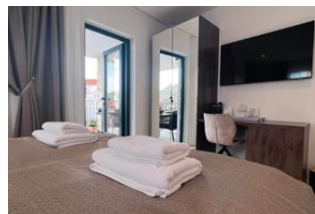

DALMACIJA HOUSE

Terrace Suite 2

A room with an amazing terrace.

FEATURES:

- 1 double bed 160
- Persons: 2
- Private bathroom
- Wardrobe
- Kettle and Nespresso coffee machine
- Mini bar fridge
- Desk
- Large terrace with small outdoor kitchen, gas grill and furniture
- Air condition
- TV and free wi-fi
- Access to a washing machine and dryer in the building
- Elevator to the floor
- Can interconnect with *Executive Suite 2* (DH21) to create larger suite or family rooms.
- Bed linen and towels
- Cleaning after your stay is included

Extra cleaning and new towels can be ordered during your stay. We also have laundry service for our guests.

For more pictures and information about our luxurious houses, apartments and rooms visit our website: azaleacroatia.com