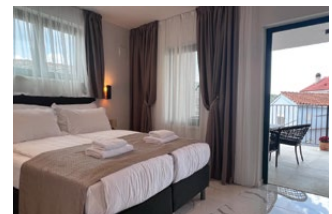

DALMACIJA HOUSE

Terrace Suite 2

A room with an amazing terrace.

FEATURES:

- 1 double bed 160
- Persons: 2
- Private bathroom
- Wardrobe
- Kettle and Nespresso coffee machine
- Mini bar fridge
- Desk
- Large terrace with small outdoor kitchen, gas grill and furniture
- Air condition
- TV and free wi-fi
- Access to a washing machine and dryer in the building
- Elevator to the floor
- Can interconnect with *Executive Suite 2* (DH21) to create larger suite or family rooms.
- Bed linen and towels
- Cleaning after your stay is included

Extra cleaning and new towels can be ordered during your stay. We also have laundry service for our guests.

For more pictures and information about our luxurious houses, apartments and rooms visit our website: azaleacroatia.com