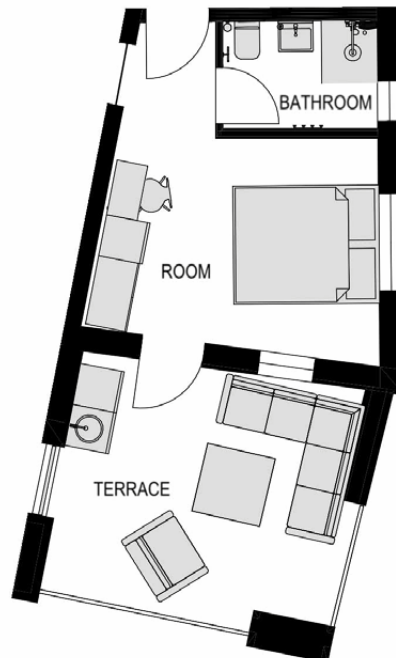

DALMACIJA HOUSE

Terrace Suite 2

A room with an amazing terrace.

FEATURES:

- 1 double bed 160
- Persons: 2
- Private bathroom
- Wardrobe
- Kettle and Nespresso coffee machine
- Mini bar fridge
- Desk
- Large terrace with small outdoor kitchen, gas grill and furniture
- Air condition
- TV and free wi-fi
- Access to a washing machine and dryer in the building
- Elevator to the floor
- Can interconnect with *Executive Suite 2* (DH21) to create larger suite or family rooms.
- Bed linen and towels
- Cleaning after your stay is included

Extra cleaning and new towels can be ordered during your stay. We also have laundry service for our guests.

For more pictures and information about our luxurious houses, apartments and rooms visit our website: azaleacroatia.com