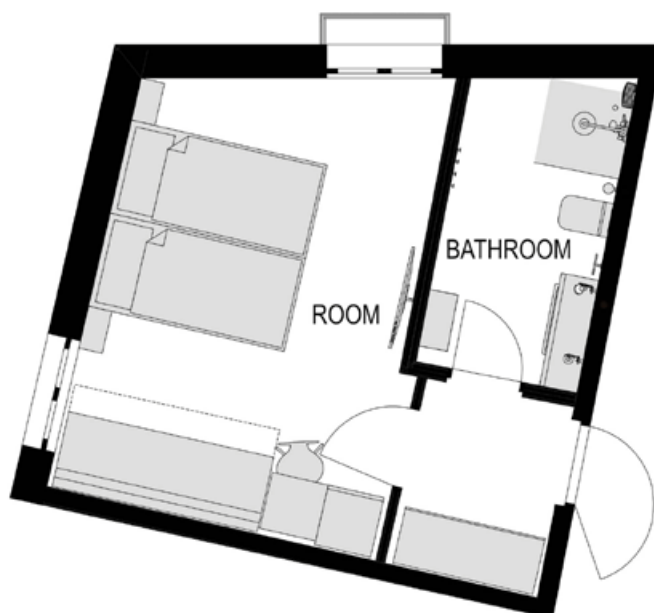

DALMACIJA HOUSE

Junior Suite 3

A room with a french balcony.

FEATURES:

- 1 king size double bed
- Persons: 2+2 extra
- Extra: Convert the sofa in the bedroom to a 140 bed
- Private bathroom
- Wardrobe
- Kettle and Nespresso coffee machine
- Mini bar fridge
- Desk
- French balcony
- Air condition
- TV and free wi-fi
- Access to a washing machine and dryer in the building
- Elevator to the floor
- Can interconnect with the *Penthouse Apartment* (DH34) to create a full floor
- Bed linen and towels
- Cleaning after your stay is included

Extra cleaning and new towels can be ordered during your stay. We also have laundry service for our guests.

For more pictures and information about our luxurious houses, apartments and rooms visit our website: azaleacroatia.com