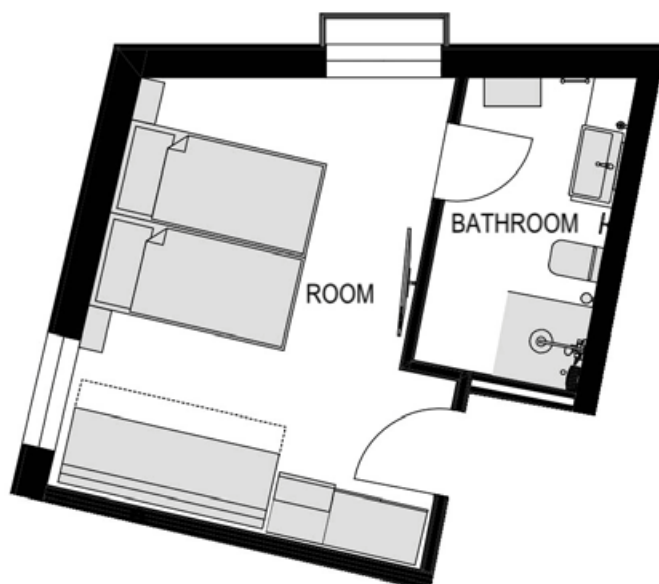

DALMACIJA HOUSE

Junior Suite 2

A room with a french balcony.

FEATURES:

- 1 king size double bed
- Persons: 2+2 extra
- Extra: convert the living room sofa to a 140 bed
- Bathroom
- Wardrobe
- Kettle and Nespresso coffee machine
- Mini bar fridge
- French balcony
- Air condition
- TV and free wi-fi
- Access to a washing machine and dryer in the building
- Elevator to the floor
- Can interconnect with *Executive Suite 2* (DH21) to create larger suite or family rooms.
- Bed linen and towels
- Cleaning after your stay is included

Extra cleaning and new towels can be ordered during your stay. We also have laundry service for our guests.

For more pictures and information about our luxurious houses, apartments and rooms visit our website: azaleacroatia.com