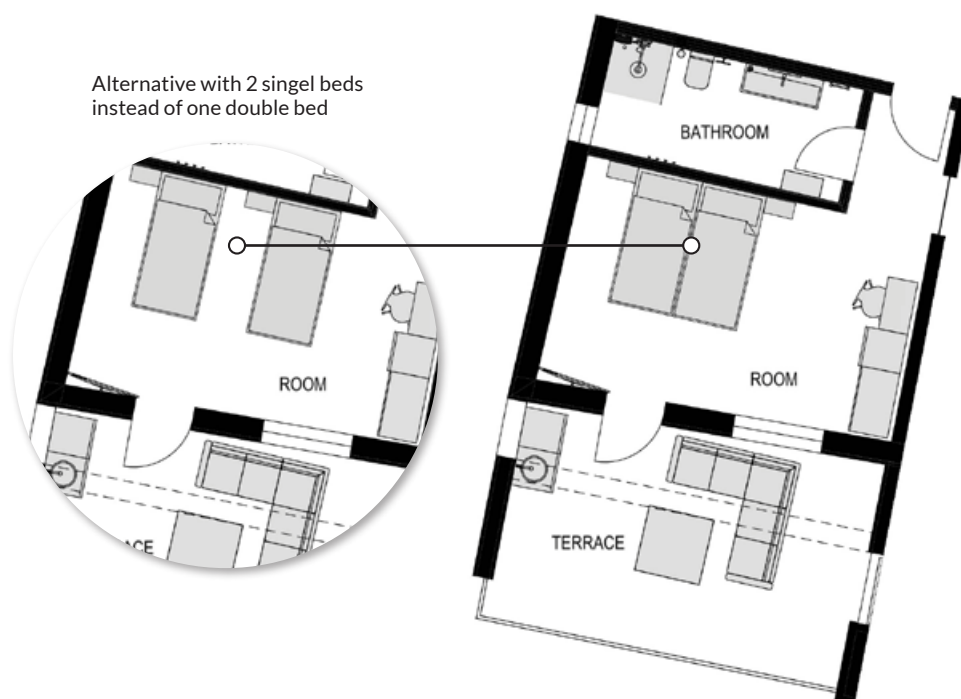

DALMACIJA HOUSE

Executive Suite 1

Amazing room with large terrace.

FEATURES:

- 1 king size double bed or 2 single beds
- Persons: 2
- Bathroom
- Wardrobe
- Kettle and Nespresso coffee machine
- Mini bar fridge
- Desk
- Large terrace with small outdoor kitchen, gas grill and furniture
- Air condition
- TV and free wi-fi
- Access to a washing machine and dryer in the building
- Elevator to the floor
- Can interconnect with *Junior Suite 1* (DH10) and/or *Terrace Suite 1* (DH12) to create larger suite or family rooms.
- Bed linen and towels
- Cleaning after your stay is included

Extra cleaning and new towels can be ordered during your stay. We also have laundry service for our guests.

For more pictures and information about our luxurious houses, apartments and rooms visit our website: azaleacroatia.com