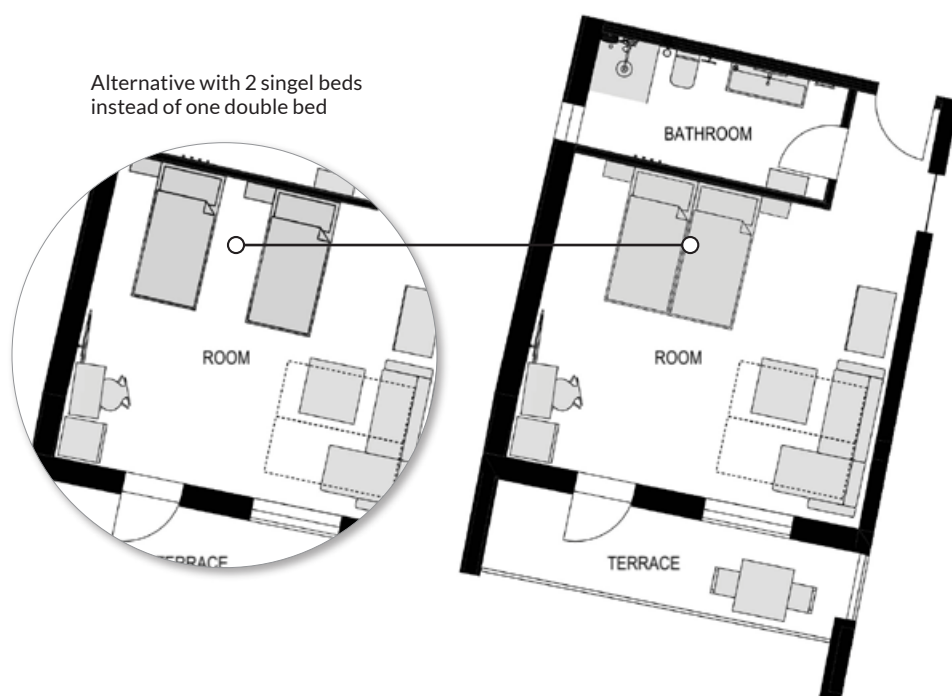

DALMACIJA HOUSE

Executive Suite 2

Amazing room with terrace.

FEATURES:

- 1 king size double bed or 2 single beds
- Persons: 2+2 extra
- Extra: Convert the living room sofa to a 160 bed
- Bathroom
- Wardrobe
- Kettle and Nespresso coffee machine
- Mini bar fridge
- Desk
- Extra: convert the sofa to a double bed
- Terrace with furniture
- Air condition
- Access to a washing machine and dryer in the building
- Elevator to the floor
- Can interconnect with *Junior Suite 2* (DH20) and/or *Terrace Suite 2* (DH22) to create larger suite or family rooms.
- Bed linen and towels
- Cleaning after your stay is included

Extra cleaning and new towels can be ordered during your stay. We also have laundry service for our guests.

For more pictures and information about our luxurious houses, apartments and rooms visit our website: azaleacroatia.com