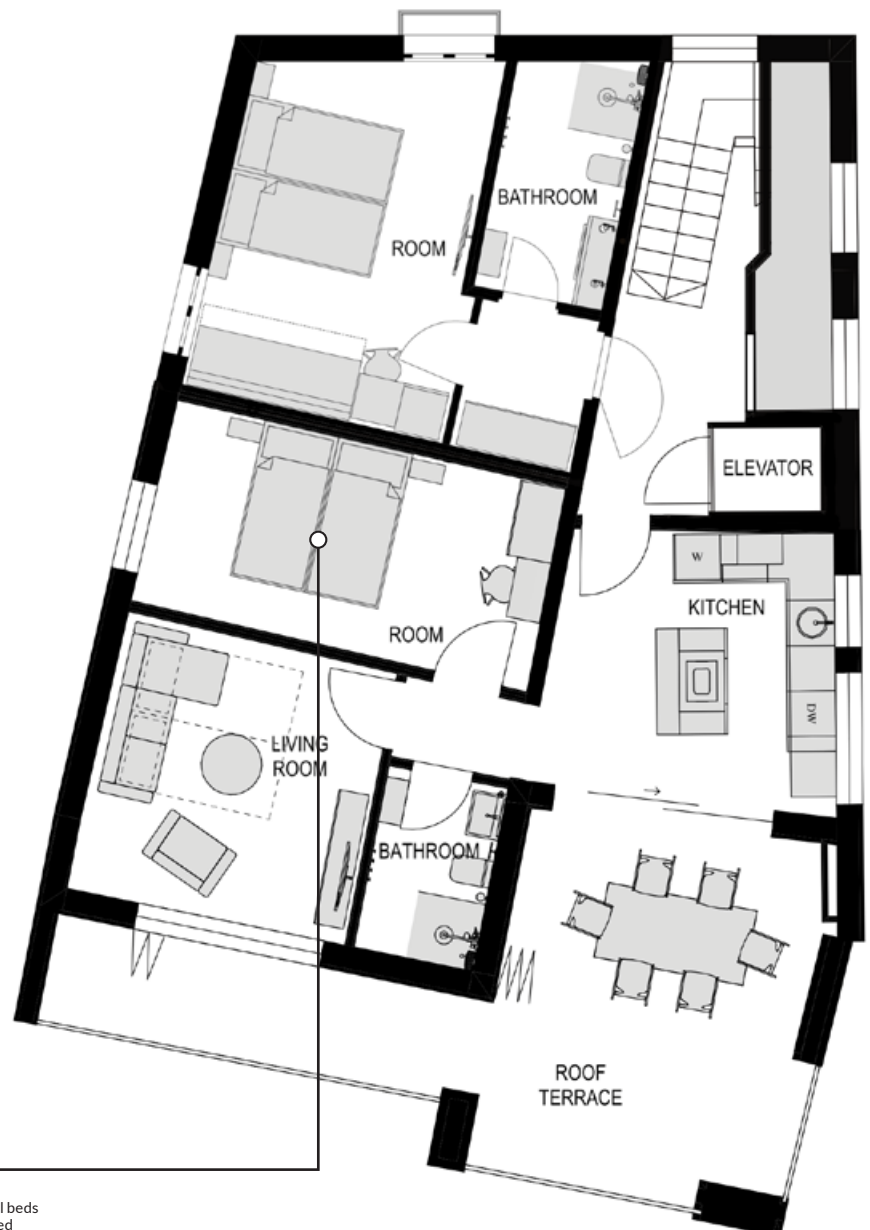

DALMACIJA HOUSE

Special combination – get the whole top floor to yourself! Penthouse Apartment (DH34) + Junior Suite 3 (DH30)

If you are a larger family or just want to have the whole floor to yourself, we offer the possibility to connect the *Penthouse Apartment* and the *Junior suite 3*. This also means that your key makes the elevator go all the way up into your apartment.

FEATURES:

- 1 king size double bed or 2 single beds
- 1 king size double bed
- Extra: Convert the living room sofa to a double bed
- Extra: Convert the sofa in the small bedroom to a 140 bed
- Wardrobe in all bedrooms
- Bathrooms: 2
- Persons: 4+4 extra
- Large private balcony + a French balcony
- Large living room
- Fully equipped kitchen with dishwasher
- Kettle and Nespresso coffee machine
- Mini bar fridge and desk in all bedrooms
- Large terrace with gas grill and furniture
- Washing machine in the kitchen
- Air conditioning in all rooms
- TV and free wi-fi
- Elevator into the apartment
- Bed linen and towels
- Cleaning after your stay is included

Extra cleaning and new towels can be ordered during your stay. We also have laundry service for our guests.

Alternative with 2 single beds instead of one double bed