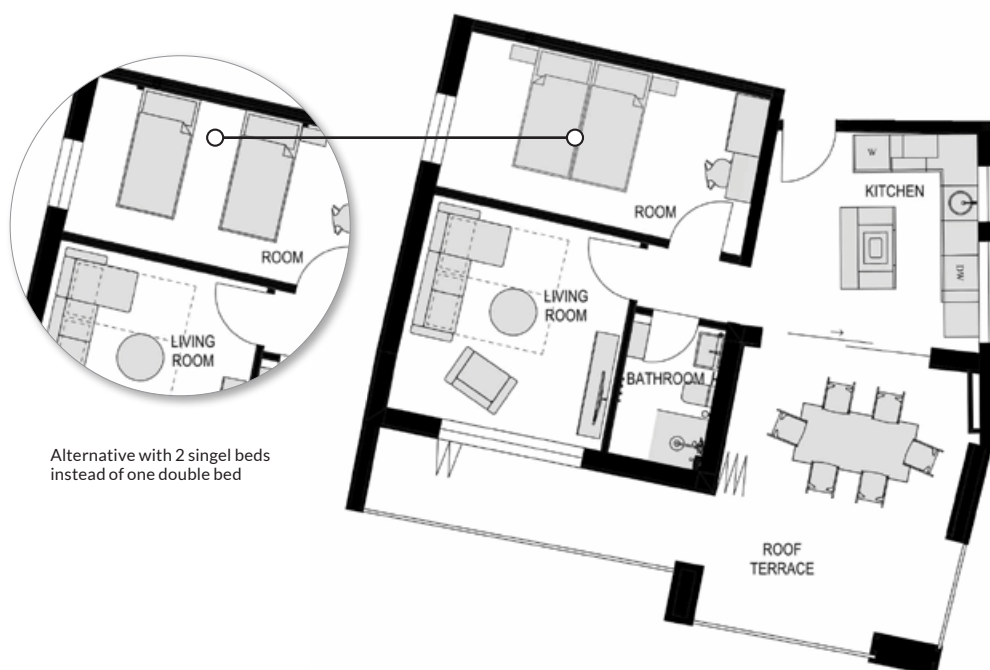

DALMACIJA HOUSE

Penthouse Apartment

An apartment with a fully equipped kitchen and a large balcony that has one large bedroom and a living room that also can be converted to a second bedroom. If you would like one more bedroom with a bathroom you can add one more room and take the full floor with the bonus that your key makes the elevator go all the way up into your apartment.

FEATURES:

- 1 king size double bed or 2 single beds
- Extra: Convert the living room sofa to a 160 bed
- Bathrooms: 1
- Persons: 2+2 extra
- Wardrobe in the bedroom
- Large terrace with small outdoor kitchen, gas grill and furniture
- Large living room
- Fully equipped kitchen with dishwasher
- Kettle and Nespresso coffee machine
- Washing machine in the kitchen
- Air conditioning in all rooms
- TV in 2 rooms and free wi-fi
- Elevator to the floor
- Connect to *Junior Suite 3* (DH30) to have the floor as your own penthouse and have beds for 3 more persons. See separate apartment presentation (DH35)
- Bed linen and towels
- Cleaning after your stay is included

Extra cleaning and new towels can be ordered during your stay. We also have laundry service for our guests.