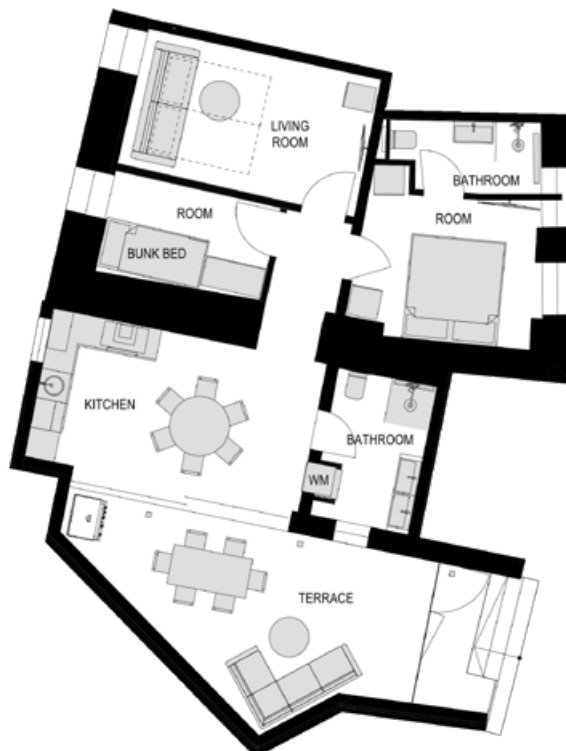

DALMACIJA HOUSE

Large apartment at ground floor

You have your own private entrance directly from the street to the private terrace. The kitchen has large glass doors towards the terrace and you can easily make the kitchen an outdoor kitchen to enjoy warm evenings. Of course there's a the grill on the terrace.

FEATURES:

- 1 bedroom with 1 king size double bed
- 1 bedroom with 2 single beds (bunk bed)
- Extra: Convert the living room sofa to a 160 bed
- Bathrooms: 2
- Persons: 4+2 extra
- Large terrace with gas grill and furniture
- Private entrance from street to terrace
- Wardrobe in all bedrooms
- Large livingroom
- Fully equipped kitchen with dishwasher
- Kettle and Nespresso coffee machine
- Washing machine in bathroom
- Air conditioning in all rooms
- TV and free wi-fi
- Bed linen and towels
- Cleaning after your stay is included

Extra cleaning and new towels can be ordered during your stay. We also have laundry service for our guests.

For more pictures and information about our luxurious houses, apartments and rooms visit our website: azaleacroatia.com