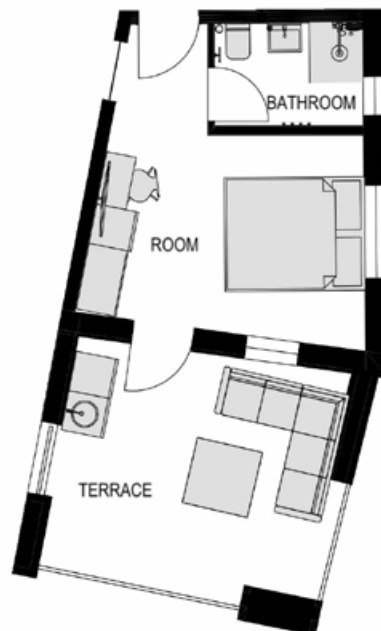

DALMACIJA HOUSE

Terrace Suite 1

A room with an amazing terrace.

FEATURES:

- 1 double bed 160
- Persons: 2
- Bathroom
- Wardrobe
- Kettle and Nespresso coffee machine
- Mini bar fridge
- Desk
- Large terrace with small outdoor kitchen, gas grill and furniture
- Air condition
- TV and free wi-fi
- Access to a washing machine and dryer in the building
- Elevator to the floor
- Can interconnect with *Executive Suite 1* (DH11) to create larger suite or family rooms.
- Bed linen and towels
- Cleaning after your stay is included

Extra cleaning and new towels can be ordered during your stay. We also have laundry service for our guests.

For more pictures and information about our luxurious houses, apartments and rooms visit our website: azaleacroatia.com