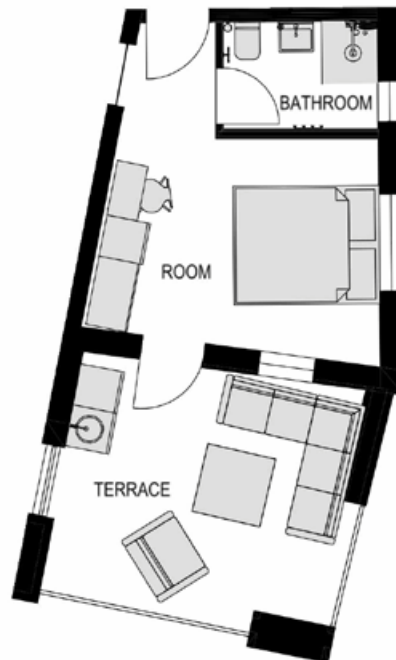

DALMACIJA HOUSE

Terrace Suite 2

A room with an amazing terrace.

FEATURES:

- 1 double bed 160
- Persons: 2
- Private bathroom
- Wardrobe
- Kettle and Nespresso coffee machine
- Mini bar fridge
- Desk
- Large terrace with small outdoor kitchen, gas grill and furniture
- Air condition
- TV and free wi-fi
- Access to a washing machine and dryer in the building
- Elevator to the floor
- Can interconnect with *Executive Suite 2* (DH21) to create larger suite or family rooms.
- Bed linen and towels
- Cleaning after your stay is included

Extra cleaning and new towels can be ordered during your stay. We also have laundry service for our guests.

For more pictures and information about our luxurious houses, apartments and rooms visit our website: azaleacroatia.com