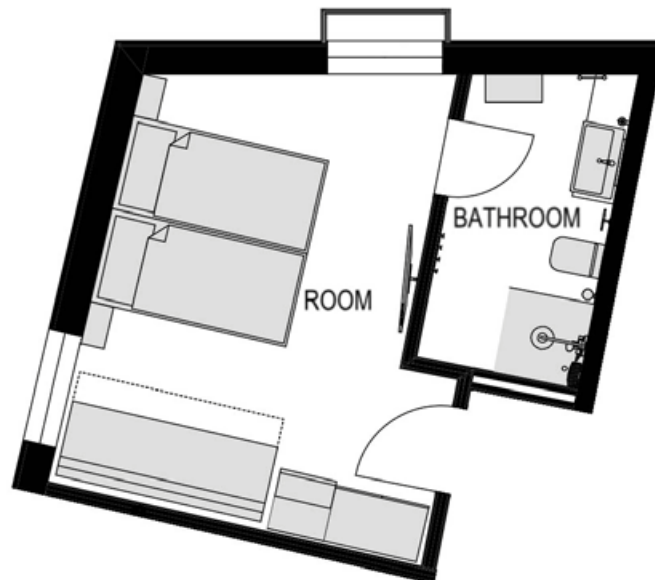

DALMACIJA HOUSE

Junior Suite 1

A room with a french balcony.

FEATURES:

- 1 king size double bed
- Persons: 2+2 extra
- Extra: Convert the living room sofa to a 140 bed
- Bathroom
- Wardrobe
- Kettle and Nespresso coffee machine
- Mini bar fridge
- French balcony
- Air condition
- TV and free wi-fi
- Access to a washing machine and dryer in the building
- Elevator to the floor
- Can interconnect with *Executive Suite 1* (DH11) to create larger suite or family rooms.
- Bed linen and towels
- Cleaning after your stay is included

Extra cleaning and new towels can be ordered during your stay. We also have laundry service for our guests.

For more pictures and information about our luxurious houses, apartments and rooms visit our website: azaleacroatia.com